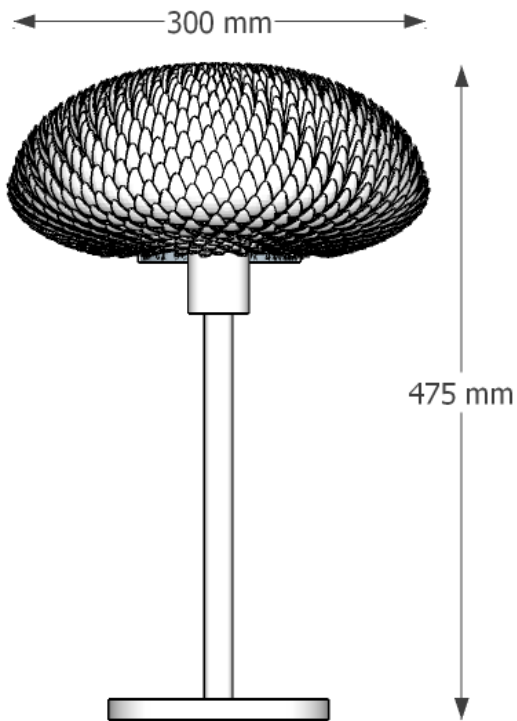

Waratah Table lamp D30

Details

Table lamp providing diffuse light. Laser sintered polyamide shade in PA2200, with metal base.

Various base styles available.

Power cord with ON-OFF function.

Replaceable LED ES globe, max 8W