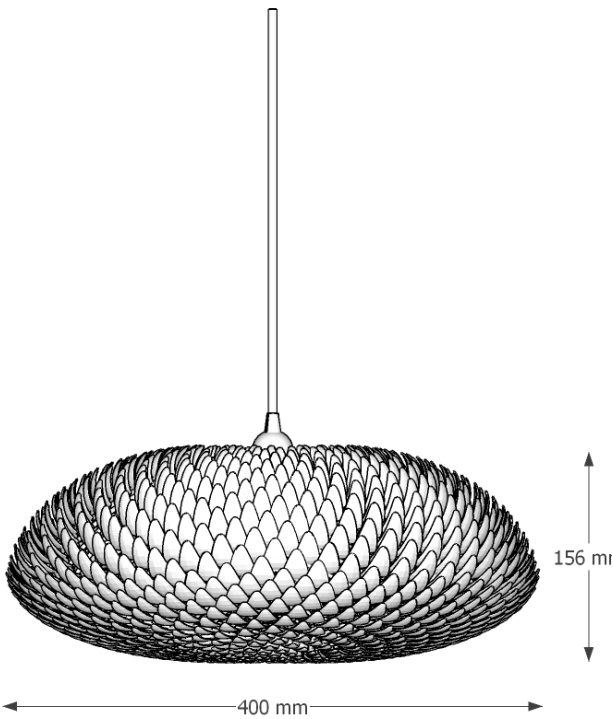

Waratah Pendant D40

Details

Pendant lamp providing diffuse light. Laser sintered polyamide shade in PA2200, with metal base.

Various ceiling rose and cord styles available.

Also available in 300mm diameter.

Replaceable LED ES globe, max 10W

IP20, Indoor use only

Sandflora

www.sandflora.com/contact