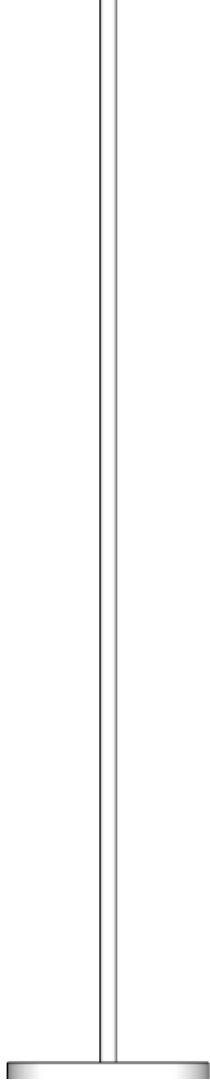

Waratah Floor Lamp D35

← 350 mm →

1585 mm

Details

Floor lamp providing diffuse light. Laser sintered polyamide shade in PA2200, with metal base.

Power cord with ON-OFF function

Various base styles available.

Replaceable LED ES globe, max 10W

IP20, Indoor use only

Sandflora

www.sandflora.com/contact